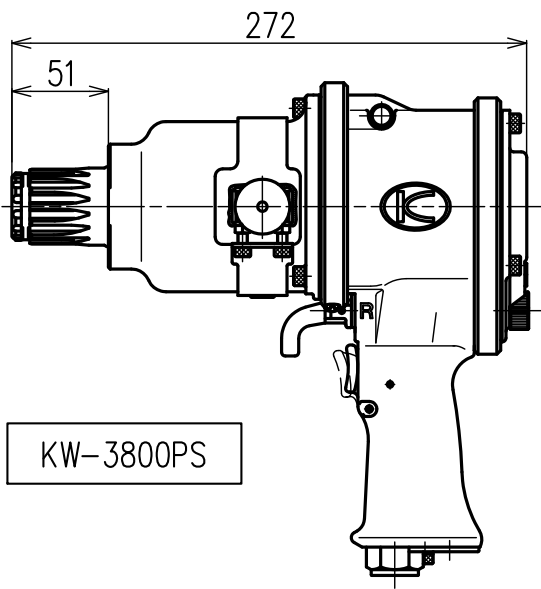

25.4Sq (1")

KW-3800P

Rc3/8  
↓ 排気(Exhaust)

KW-3800PS

KW-3800P-5

1/4	0		KW-3800P	2013. 9.17
Scale	改訂			