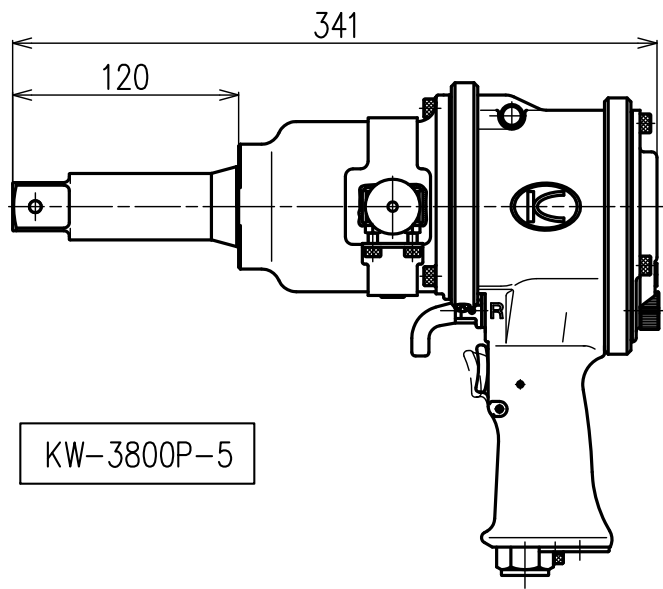

25.4Sq (1")

KW-3800P

Rc3/8  
↓ 排気(Exhaust)

KW-3800PS

KW-3800P-5

1/4	0		KW-3800P	2013. 9.17
Scale	改訂			